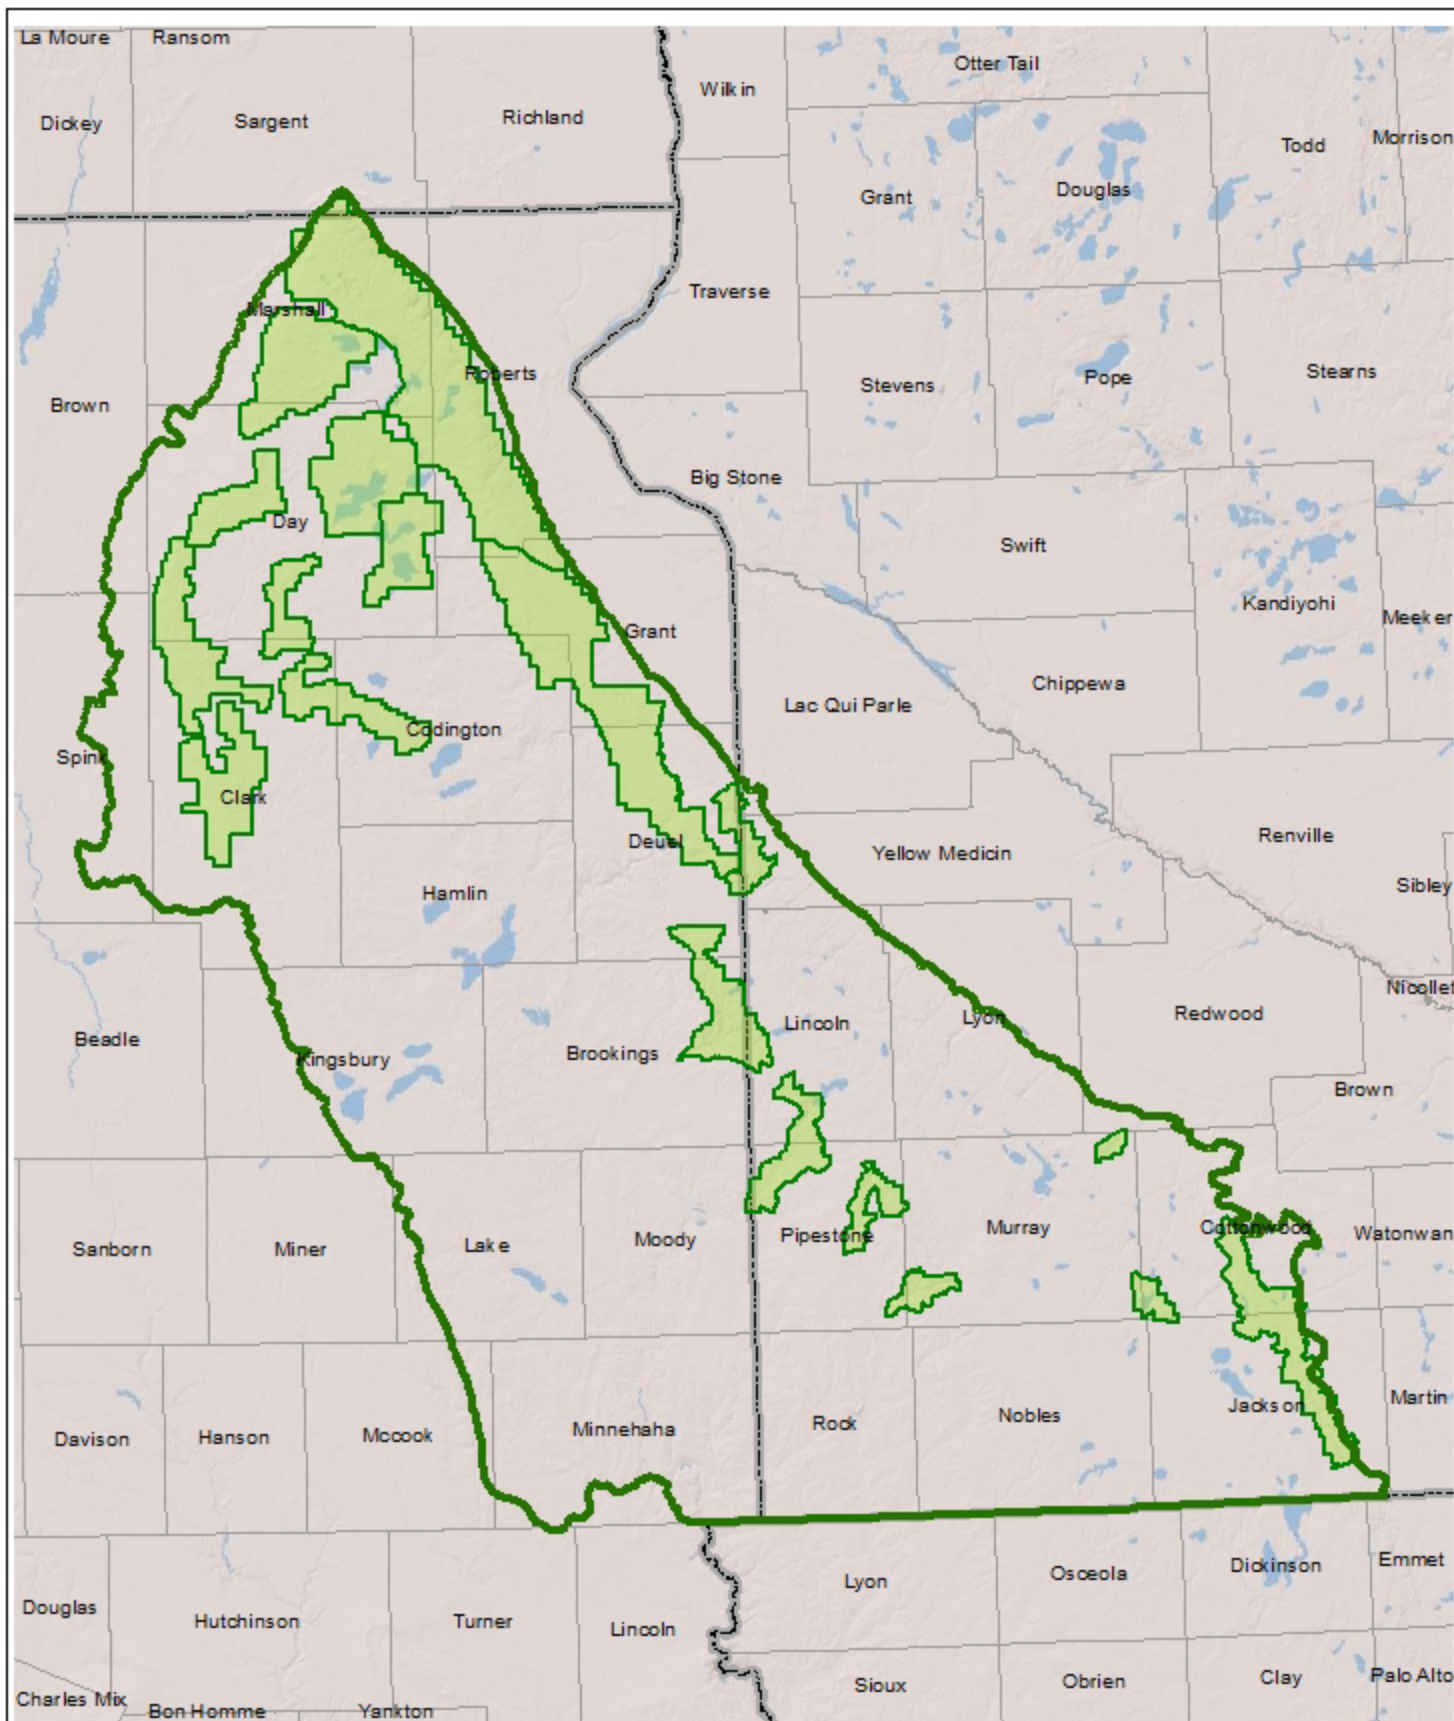

Prairie Coteau Focus Areas

Legend

-  Prairie Coteau Project Area - TNC, 2009
-  Project Focus Areas - TNC, 2010